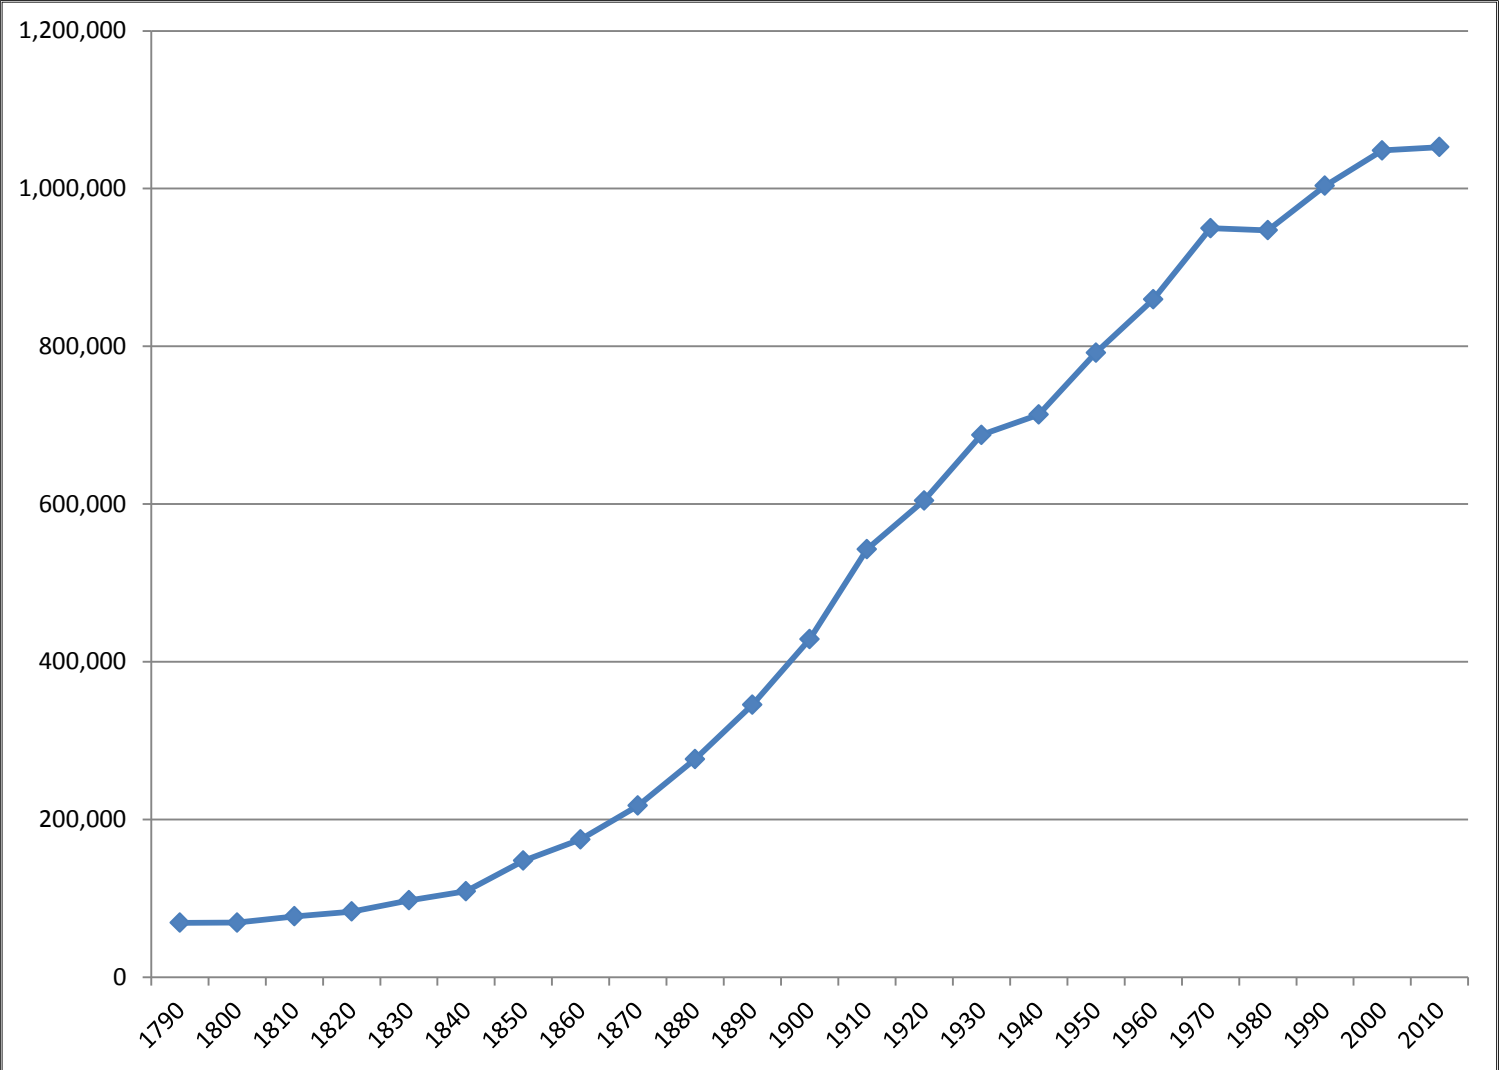

## Population of Rhode Island, 1790 - 2010

Year	Population
1790	68,825
1800	69,122
1810	76,931
1820	83,059
1830	97,210
1840	108,830
1850	147,545
1860	174,620
1870	217,353
1880	276,531
1890	345,508
1900	428,556
1910	542,610
1920	604,397
1930	687,497
1940	713,346
1950	791,896
1960	859,488
1970	949,723
1980	947,154
1990	1,003,464
2000	1,048,319
2010	1,052,567

Source: U.S Census Bureau