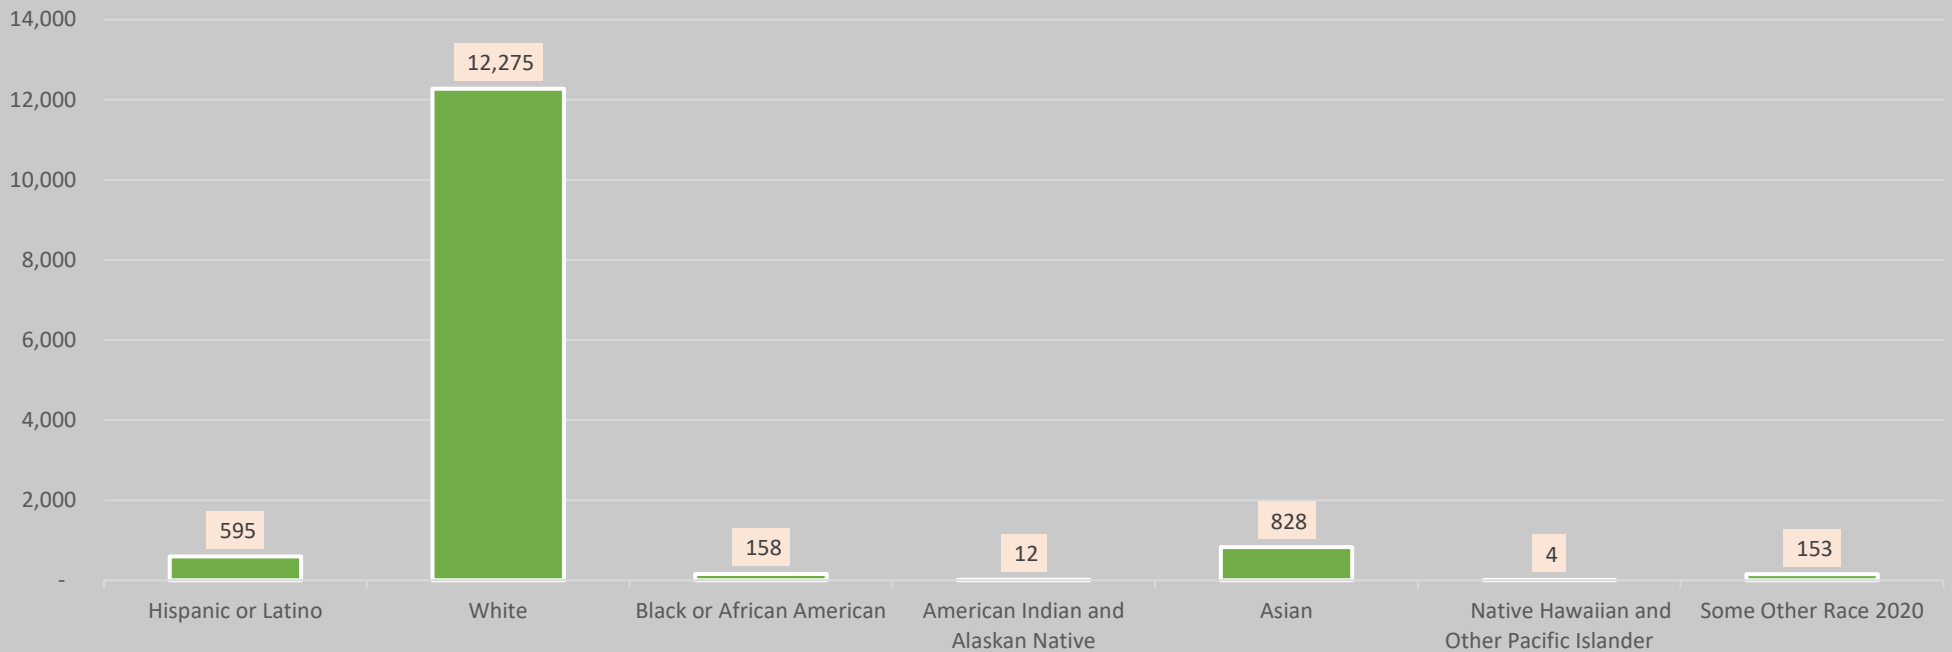

# East Greenwich 2020 Census Redistricting Data

## East Greenwich 2020 Census: Total Population Change 2010-2020

## East Greenwich 2020 Census: 2020 Population By Race

East Greenwich 2020 Census: Race 2010-2020 Percent Change

East Greenwich 2020 Census: Change in Housing Units and Occupancy 2010-2020