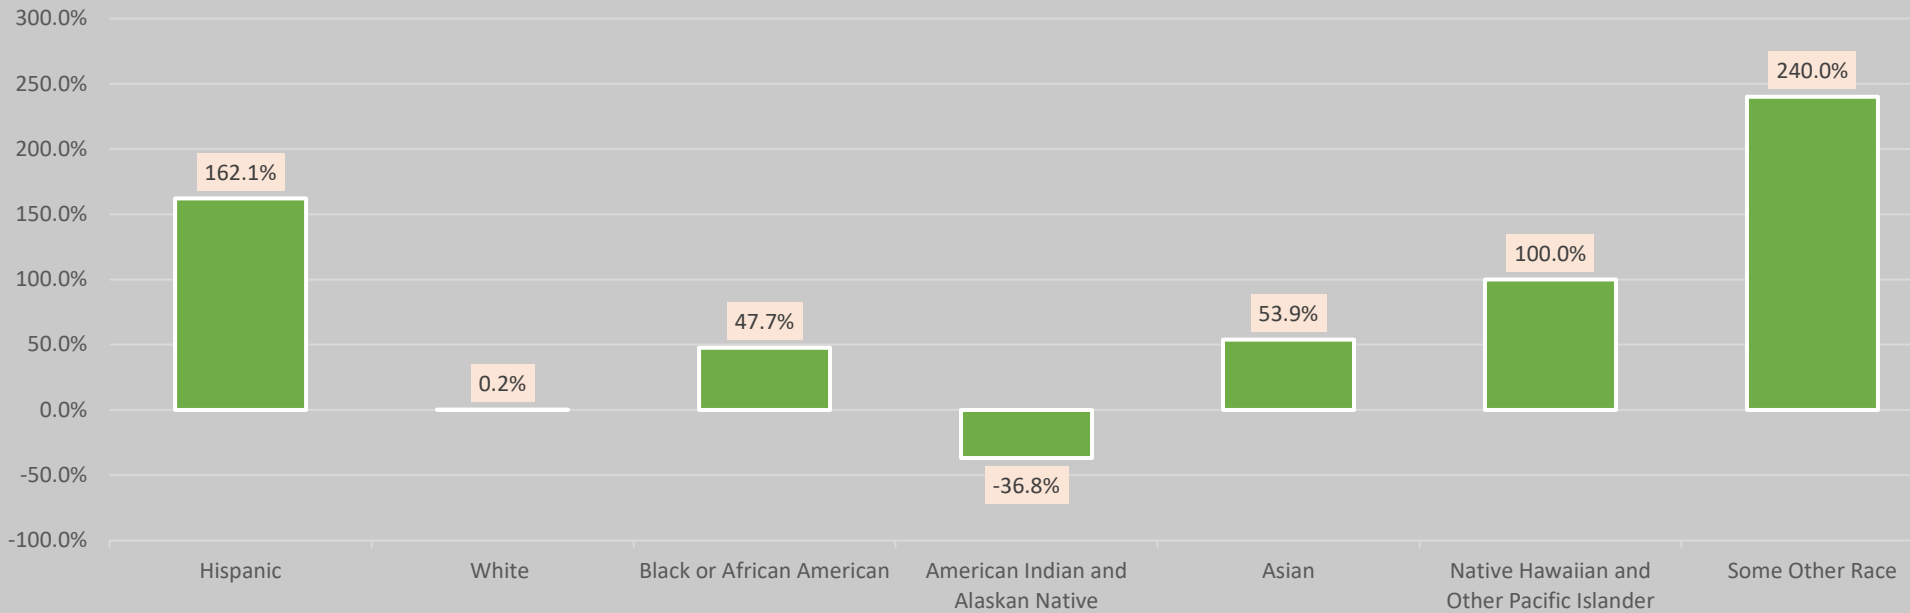

# East Greenwich 2020 Census Redistricting Data

## East Greenwich 2020 Census: Total Population Change 2010-2020

## East Greenwich 2020 Census: 2020 Population By Race

East Greenwich 2020 Census: Race 2010-2020 Percent Change

East Greenwich 2020 Census: Change in Housing Units and Occupancy 2010-2020