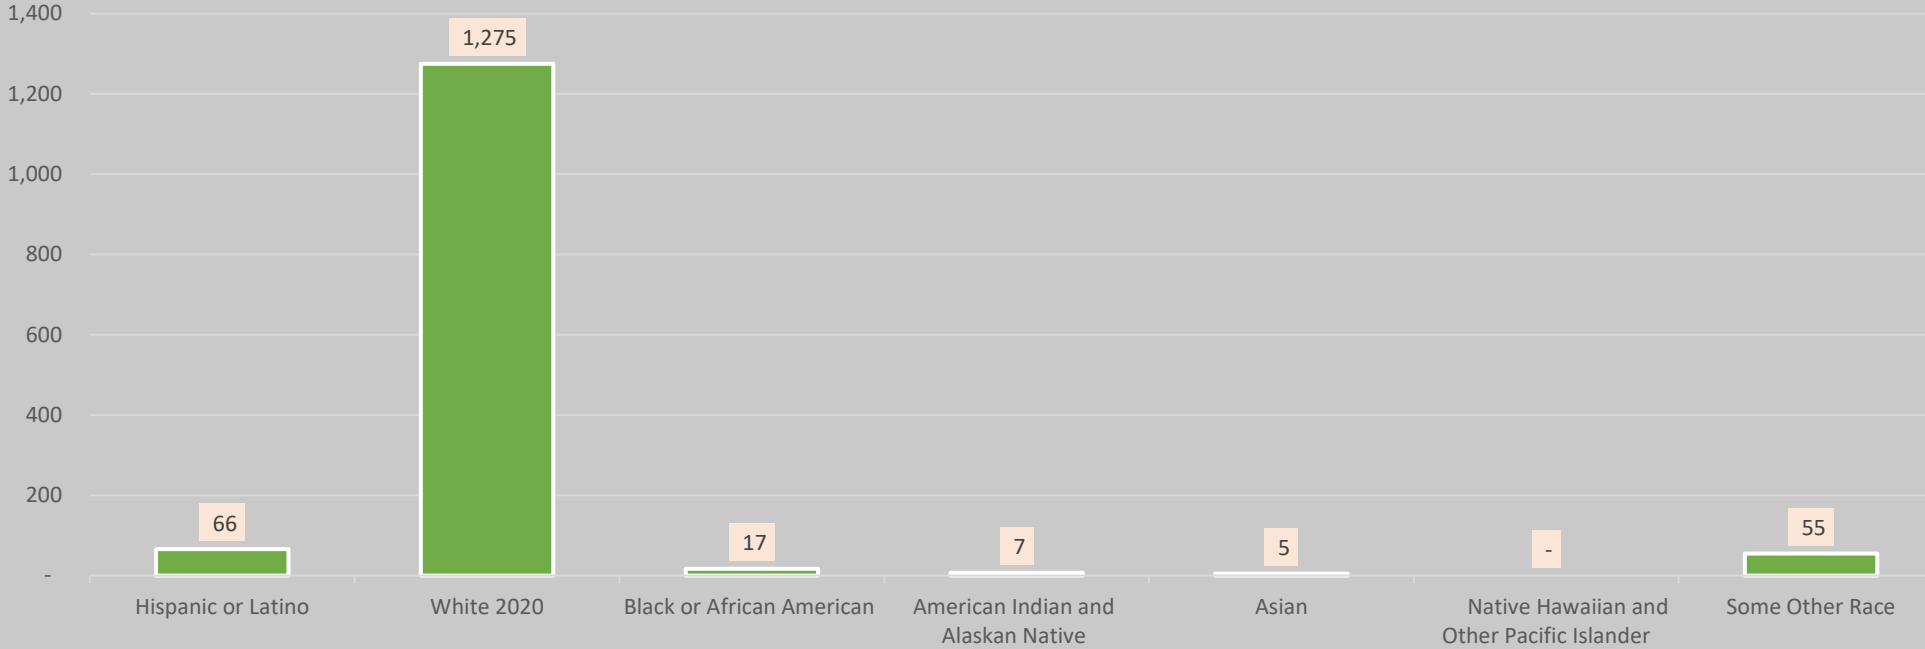

New Shoreham 2020 Census Redistricting Data

New Shoreham 2020 Census: Total Population Change 2010-2020

New Shoreham 2020 Census: 2020 Population By Race

New Shoreham 2020 Census: race 2010-2020 Percent Change

New Shoreham 2020 Census: Change in Housing Units and Occupancy 2010-2020