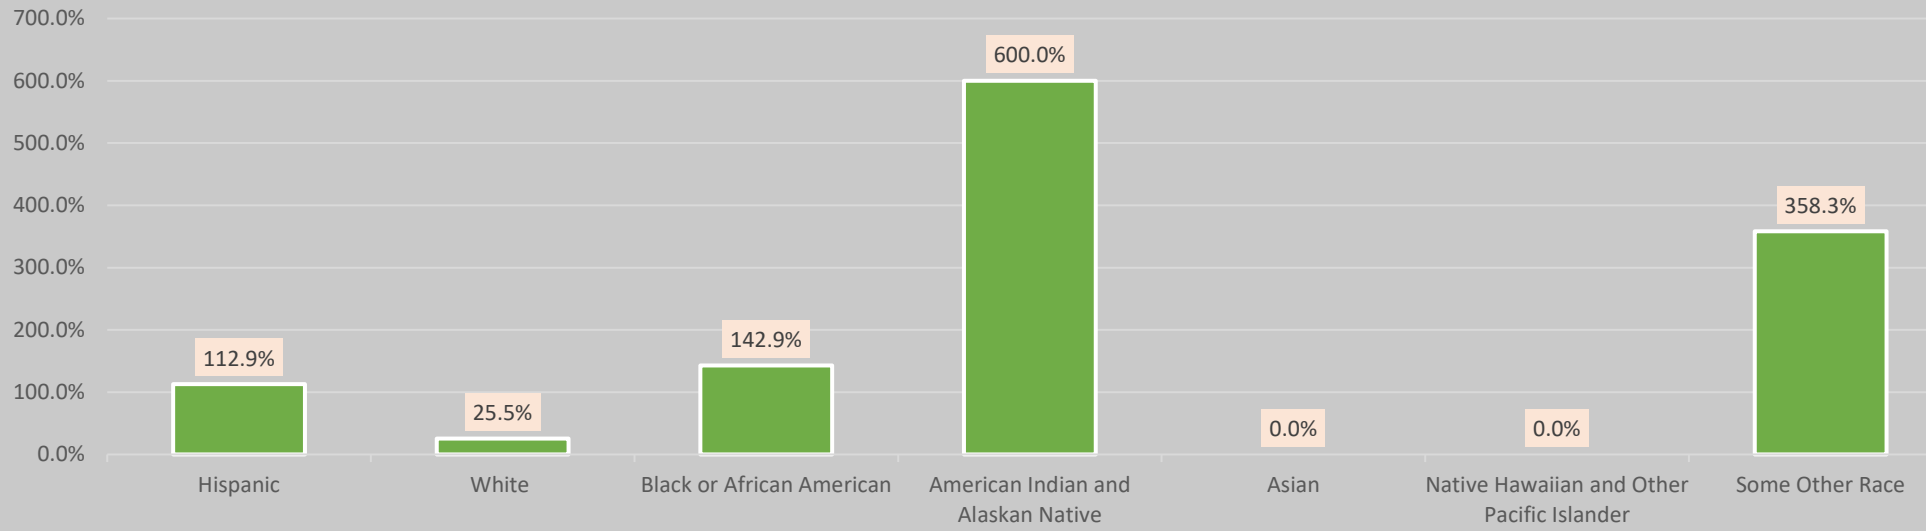

New Shoreham 2020 Census Redistricting Data

New Shoreham 2020 Census: Total Population Change 2010-2020

New Shoreham 2020 Census: 2020 Population By Race

New Shoreham 2020 Census: race 2010-2020 Percent Change

New Shoreham 2020 Census: Change in Housing Units and Occupancy 2010-2020